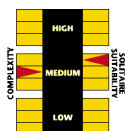

Game Design: Lee Brimmicombe-Wood

Cover Art: Antonis Karidis